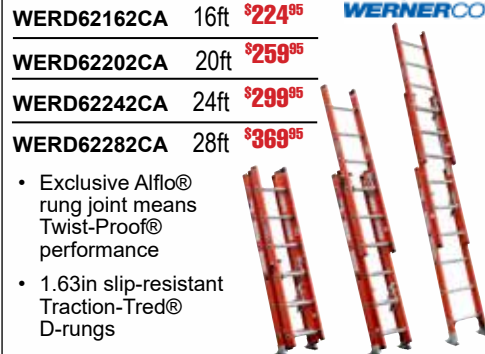

TYPE 1A FIBERGLASS D-RUNG EXTENSION LADDER

Model	Height	Price
WERD62162CA	16ft	$224⁹⁵
WERD62202CA	20ft	$259⁹⁵
WERD62242CA	24ft	$299⁹⁵
WERD62282CA	28ft	$369⁹⁵

- Exclusive Alflo® rung joint means Twist-Proof® performance
- 1.63in slip-resistant Traction-Tred® D-rungs

12 INCH ALUMINUM FOLDING STEP STOOL

- Heavy Duty 12 inch Aluminum folding step stool
- Type 1A 300 lb rated; weighs 2 lbs
- Made of Aircraft Grade Aluminum
- Solid heavy duty double hinged construction

The Telesleps Store
$22¹⁵
TELE100SS

OSHA

WIDE STEP TELESCOPING EXTENSION LADDER

- 1A 300 lb rated
- Made of Aircraft Grade Aluminum
- Easy to use, easy to carry, easy to store
- Strong, safe and reliable

16ft
TELE1600EP
$362⁶⁰

18ft
TELE1800EP
$394⁹⁵

PROFESSIONAL
GRADE

The Telesleps Store

12 FT REACH PROFESSIONAL WIDE STEP TELESCOPING A-FRAME COMBI-LADDER

The Telesleps Store

- Type 1AA 375 lb rated
- Made of Aircraft Grade Aluminum
- Get multiple uses with multiple heights in just one ladder

TELE12ES
$309⁹⁵